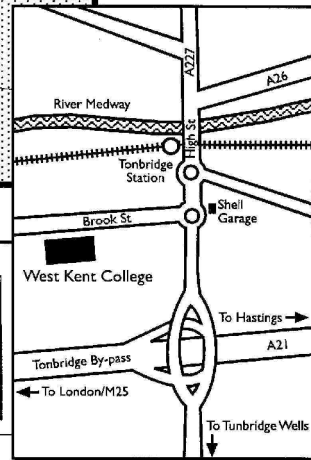

Excellent parking
10 minute walk from mainline station
Disabled access

Location Details

Train
Tonbridge station is on the main Charing Cross to Ashford line. (The college is approximately ten minutes walk from the station.) Turn right as you exit the station and follow the road to the second roundabout (Shell garage on left) and turn right into Brook Street. WKC is 200yds on left.

Langton Lecture Theatre
Please drive to the top left corner of the campus and park in car park.
Beware speed bumps!

Kent Education Group
Guest Lecture

**Celia Davis:
Mr Bee**

Saturday 26 November
3pm

Langton Lecture Theatre
West Kent College
Brook Street
Tonbridge