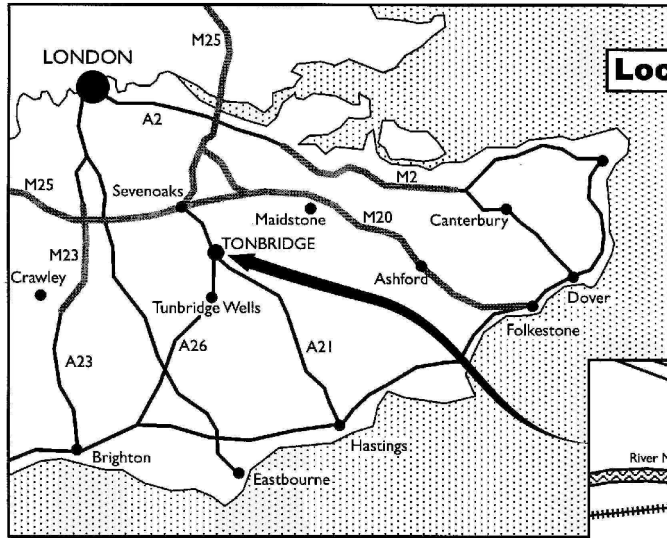

Excellent parking
10 minute walk from mainline station
Disabled access

Location Details

Train
Tonbridge station is on the main Charing Cross to Ashford line. (The college is approximately ten minutes walk from the station.) Turn right as you exit the station and follow the road to the second roundabout (Shell garage on left) and turn right into Brook Street. WKC is 200yds on left.