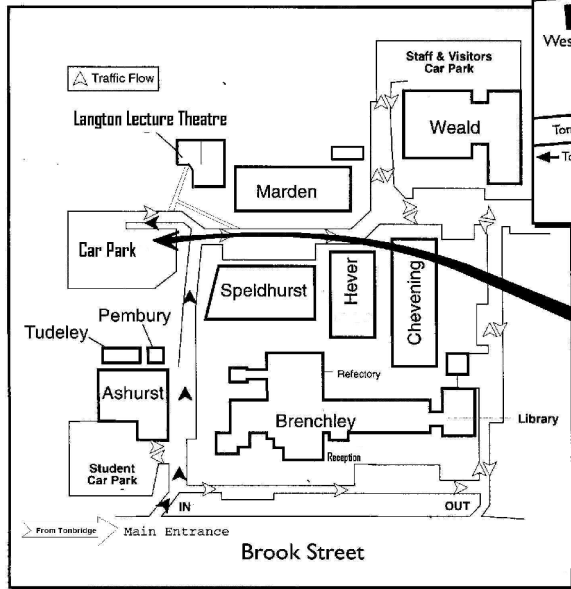

Excellent parking
10 minute walk from mainline station
Disabled access

Location Details

Train
Tonbridge station is on the main Charing Cross to Ashford line. (The college is approximately ten minutes walk from the station.) Turn right as you exit the station and follow the road to the second roundabout (Shell garage on left) and turn right into Brook Street. WKC is 200yds on left.